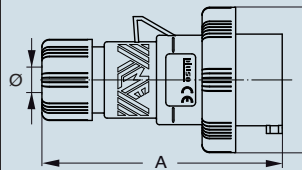

PHW...SV coupler plugs, low voltage from over 50V up to 690V, HEAVY DUTY

- Temperature range: from -40 °C to +100 °C
- Compliant with EN 60309-1 and -2
- Enclosure, insert and locking ring in insulating, thermoplastic, self-extinguishing material
- PHW...SV types (IP66/IP67), entry with cable gland colour coded according to the operating voltage, RAL 9005 black enclosure, locking ring with gasket colour coded according to the operating voltage
- On request SHPW version with phase inverter (3P+N+⊕, h6, 16A or 32A)
- Terminals with retained screws
- Stainless steel insert fixing screws
- Nickel-plated contacts as standard
- IP66/IP67 degrees of protection (EN 60529)

16A
IP66/IP67 degrees of protection

NEW

32A
IP66/IP67 degrees of protection

NEW

Number of poles	Frequency Hz	Voltage V	Earthing contact position h	Part No.	Colour	Part No.	Colour
2P+⊕	50 and 60	100 - 130	4	PHW 1643 SV	Yellow	PHW 3243 SV	Yellow
	50 and 60	200 - 250	6	PHW 1663 SV	Blue	PHW 3263 SV	Blue
	50 and 60	380 - 415	9	PHW 1693 SV	Red	PHW 3293 SV	Red
3P+⊕	50 and 60	100 - 130	4	PHW 1644 SV	Yellow	PHW 3244 SV	Yellow
	50 and 60	200 - 250	9	PHW 1694 SV	Blue	PHW 3294 SV	Blue
	50 and 60	380 - 415	6	PHW 1664 SV	Red	PHW 3264 SV	Red
3P+N+⊕	50 and 60	57/100 - 75/130	4	PHW 1645 SV	Yellow	PHW 3245 SV	Yellow
	50 and 60	120/208 - 144/250	9	PHW 1695 SV	Blue	PHW 3295 SV	Blue
	50 and 60	200/346 - 240/415	6	PHW 1665 SV	Red	PHW 3265 SV	Red

dimensions in mm

(16 / 32A) PHW ... SV

PHW...SV	A	B	ø min	ø max
16A 2P+⊕	129	70	7	16
	129	77	7	16
	129	86	8	24
32A 2P+⊕	150	92	8	24
	150	92	8	24
	150	100	8	24

dimensions shown are not binding
and may be changed without notice

dimensions in mm

(63 / 125A) PHW ... SV

PHW...SV	A	B	Pg ø
63A 2P+⊕	264.5	112	36
3P+⊕	264.5	112	36
3P+N+⊕	264.5	112	36
125A 2P+⊕	310	130	2"gas
3P+⊕	310	130	2"gas
3P+N+⊕	310	130	2"gas