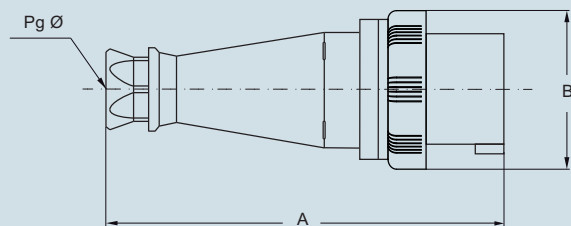

dimensions in mm

(16 / 32A) PHW ... SV

PHW...SV	A	B	ø min	ø max
16A 2P+⊕	129	70	7	16
	129	77	7	16
	129	86	8	24
32A 2P+⊕	150	92	8	24
	150	92	8	24
	150	100	8	24

dimensions shown are not binding
and may be changed without notice

PHW...SV coupler plugs, low voltage from over 50V up to 690V, HEAVY DUTY

63A
IP66/IP67 degrees of protection

125A
IP66/IP67 degrees of protection

NEW

NEW

Part No.	Colour	Part No.	Colour
PHW 6343 SV		PHW 12543 SV	
PHW 6363 SV		PHW 12563 SV	
PHW 6393 SV		PHW 12593 SV	
PHW 6344 SV		PHW 12544 SV	
PHW 6394 SV		PHW 12594 SV	
PHW 6364 SV		PHW 12564 SV	
PHW 6345 SV		PHW 12545 SV	
PHW 6395 SV		PHW 12595 SV	
PHW 6365 SV		PHW 12565 SV	

dimensions in mm

(63 / 125A) PHW ... SV

PHW...SV	A	B	Pg ø
63A 2P+⊕	264.5	112	36
3P+⊕	264.5	112	36
3P+N+⊕	264.5	112	36
125A 2P+⊕	310	130	2"gas
3P+⊕	310	130	2"gas
3P+N+⊕	310	130	2"gas